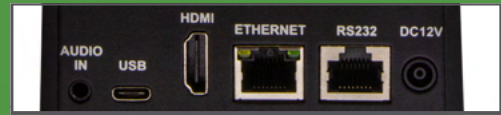

## CV605-U3

HD PTZ Camera with 3mm-15mm  
5x Zoom Lens - USB-C, HDMI & IP Ethernet

CV605-U3-WH

CV605-U3-BK

Entry-Level HD PTZ camera

- USB-C, HDMI & IP Ethernet video outputs
- 1920x1080 up-to 60p
- 5x optical zoom (3mm-15.5mm) with 10x digital zoom
- Wide Angle-of-View lens at almost 85° at 3mm
- Remote control using RS-232/RS-422 protocols, Ethernet (VISCA over IP) or with included IR remote