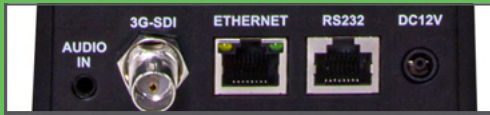

## CV605

HD PTZ Camera with 3mm-15mm  
5x Zoom Lens - 3G-SDI & IP Ethernet

CV605-WH

CV605-BK

Entry-Level HD PTZ camera

- 3G-SDI & IP Ethernet video outputs
- 1920x1080 up-to 60p
- 5x optical zoom (3mm-15.5mm) with 10x digital zoom
- Wide Angle-of-View lens at almost 85° at 3mm
- Remote control using RS-232/RS-422 protocols, Ethernet (VISCA over IP) or with included IR remote