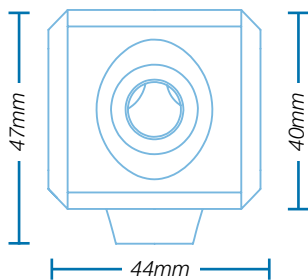

The Marshall CV503 offers Full-HD 1920x1080p video at up to 60 fps in a sturdy, durable form factor, and straightforward design. The CV503 is suitable for use in Full-HD broadcast and Pro AV workflows including live broadcast productions, sportscast, newscast, reality television, concerts, corporate, government, courtroom, house of worship, and many more.

PRODUCT FEATURES

- 3G/HDSDI output
- 2.5 Megapixel (1/2.86") sensor (4:2:2 color)
- Interchangeable M12 lens mount (includes stock 3.6mm lens (72°H. AOV))
- Full-HD resolutions: 1920 x 1080p, 1920 x 1080i, and 1280 x 720p
- Frame rates: 60, 59.94, 50, 30, 29.97, 25, 24, 23.98 fps
- Remote adjust through RS485 (Visca) or OSD menu joystick
- Wide range of picture adjustment settings including paint (red/blue), white balance, gain control, pedestal (blacks), white clip, exposure, gamma, and more