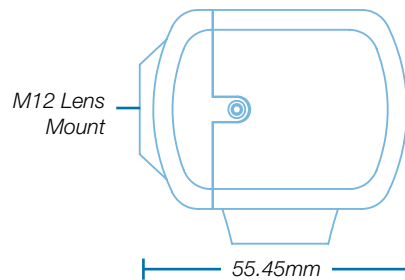

The Marshall CV503 offers Full-HD 1920x1080p video at up to 60 fps in a sturdy, durable form factor, and straightforward design. The CV503 is suitable for use in Full-HD broadcast and Pro AV workflows including live broadcast productions, sportscast, newscast, reality television, concerts, corporate, government, courtroom, house of worship, and many more.

PRODUCT FEATURES

- 3G/HDSDI output
- 2.5 Megapixel (1/2.86") sensor (4:2:2 color)
- Interchangeable M12 lens mount (includes stock 3.6mm lens (72°H. AOV))
- Full-HD resolutions: 1920 x 1080p, 1920 x 1080i, and 1280 x 720p
- Frame rates: 60, 59.94, 50, 30, 29.97, 25, 24, 23.98 fps
- Remote adjust through RS485 (Visca) or OSD menu joystick
- Wide range of picture adjustment settings including paint (red/blue), white balance, gain control, pedestal (blacks), white clip, exposure, gamma, and more