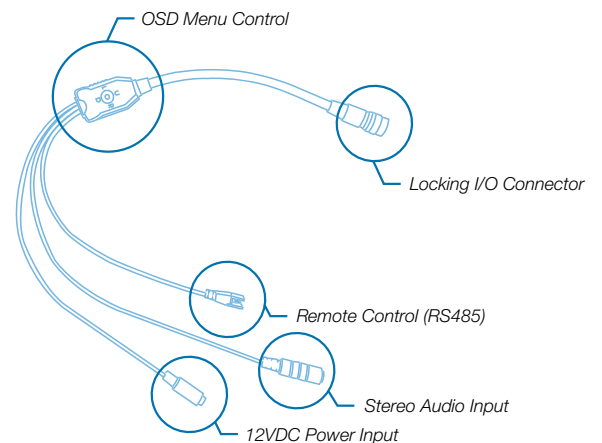

Marshall

BROADCAST & PRO AV

CV503

Miniature Full-HD Camera (3G/HDSDI)

3GSDI

LENS
OPTIONS

RS-485
CONTROL

TRS AUDIO

The Marshall CV503 offers Full-HD 1920x1080p video at up to 60 fps in a sturdy, durable form factor, and straightforward design. The CV503 is suitable for use in Full-HD broadcast and Pro AV workflows including live broadcast productions, sportscast, newscast, reality television, concerts, corporate, government, courtroom, house of worship, and many more.

PRODUCT FEATURES

- 3G/HDSDI output
- 2.5 Megapixel (1/2.86") sensor (4:2:2 color)
- Interchangeable M12 lens mount (includes stock 3.6mm lens (72°H. AOV))
- Full-HD resolutions: 1920 x 1080p, 1920 x 1080i, and 1280 x 720p
- Frame rates: 60, 59.94, 50, 30, 29.97, 25, 24, 23.98 fps
- Remote adjust through RS485 (Visca) or OSD menu joystick
- Wide range of picture adjustment settings including paint (red/blue), white balance, gain control, pedestal (blacks), white clip, exposure, gamma, and more